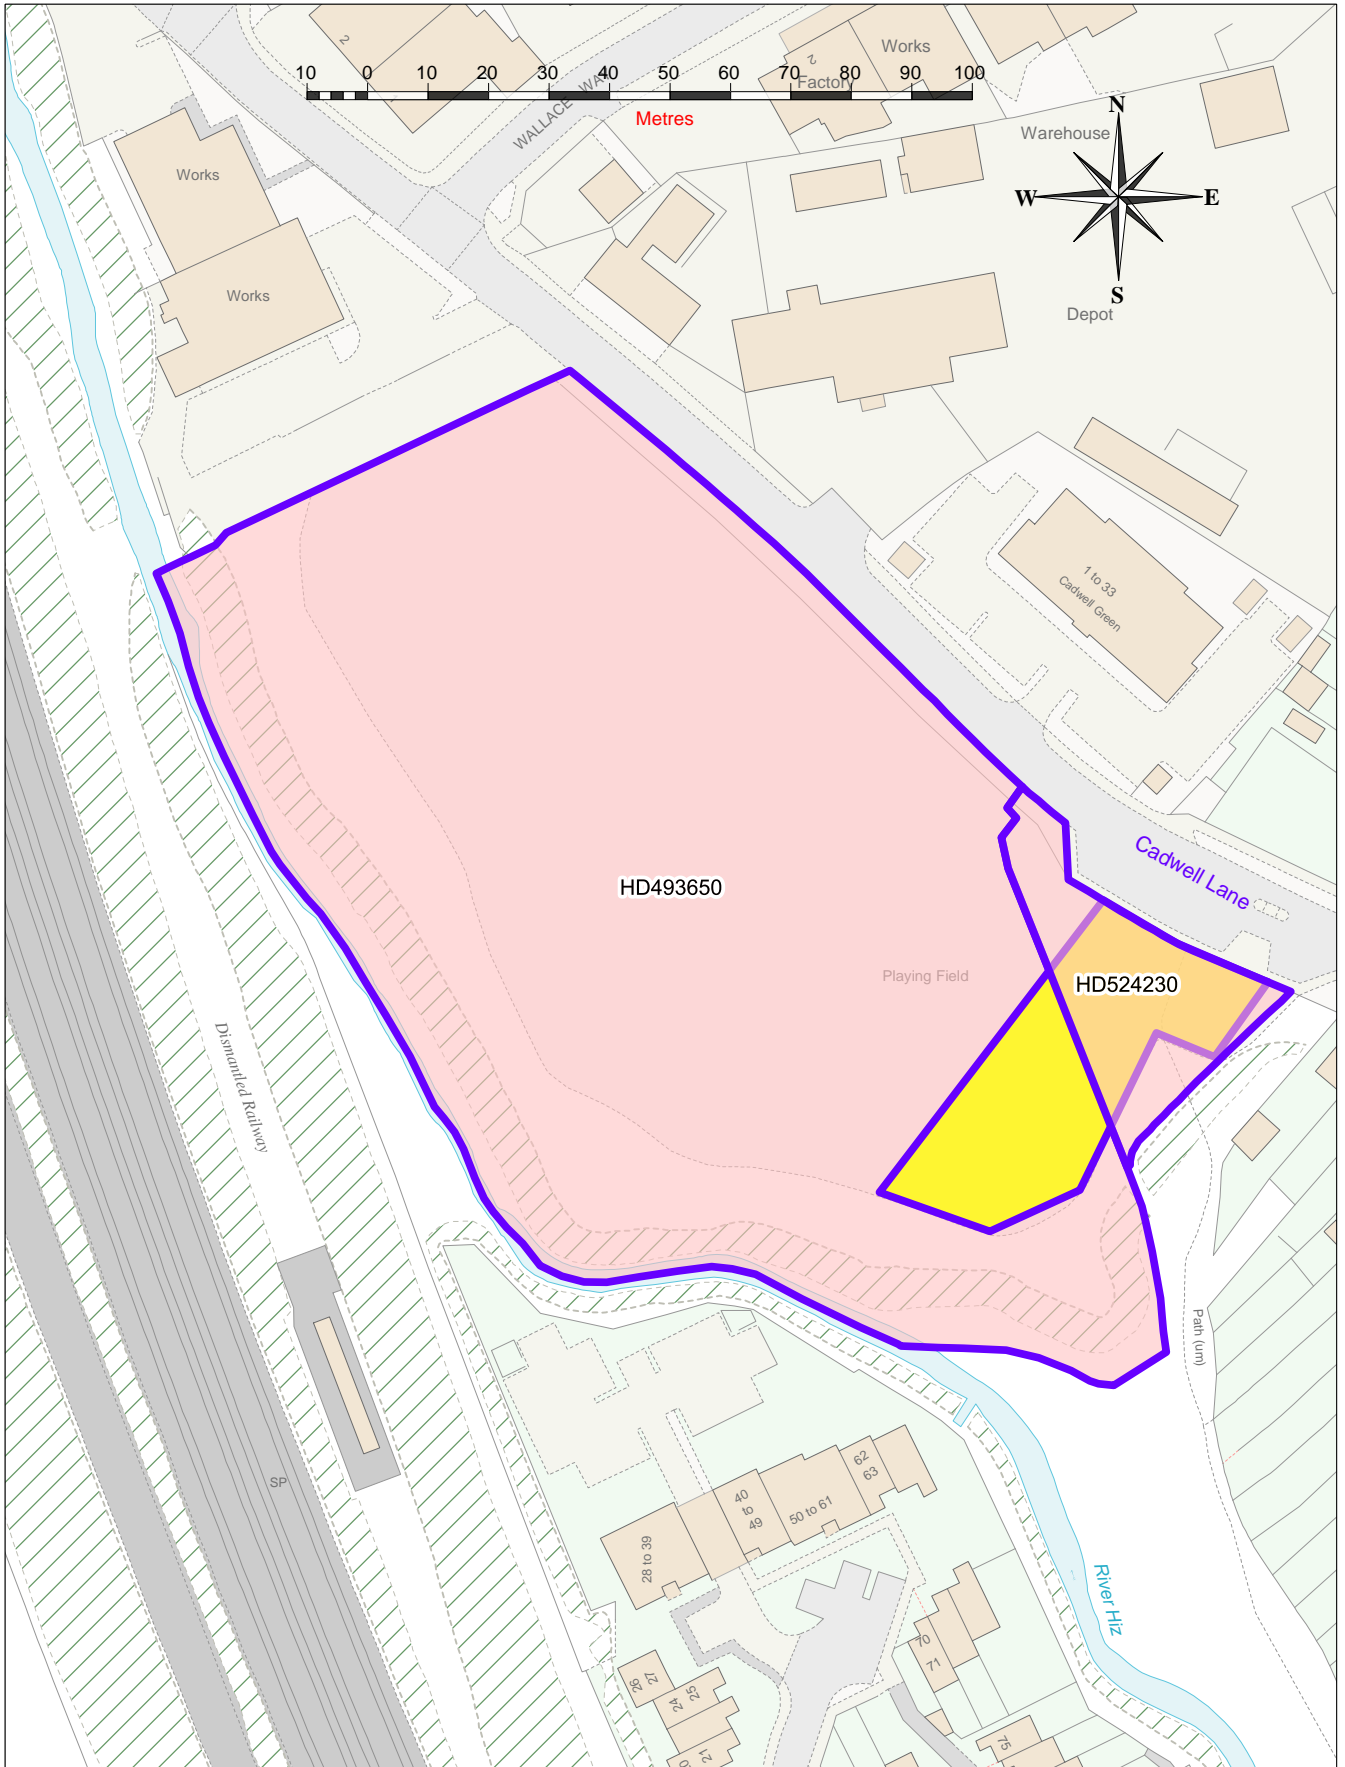

Site plan of NHDC's freehold recreation ground (area shaded pink and yellow & edged blue)

Scale: 1:1250
Date: 22:12:20